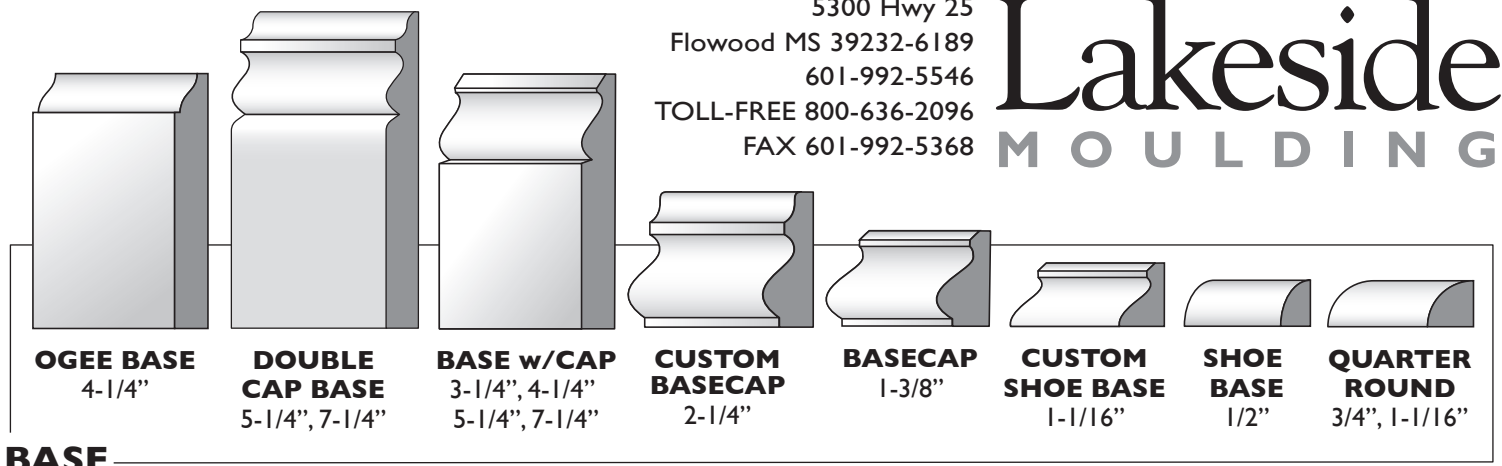

Custom Lineal Moulding

Available in Poplar, Oak, Ash, Maple, Finger Joint Pine and MDF.

(Some profiles not available in all species.)

CROWN

CHAIR RAIL CASING

BASE

5300 Hwy 25
 Flowood MS 39232-6189
 601-992-5546
 TOLL-FREE 800-636-2096
 FAX 601-992-5368