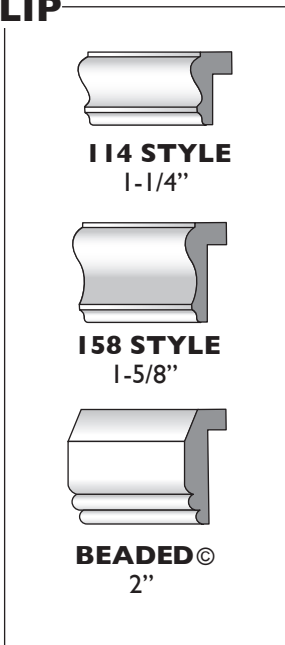

Lakeside
 MOULDING

Custom Lineal Moulding

Available in Poplar, Oak, Ash, Maple, Finger Joint Pine and MDF.

(Some profiles not available in all species.)

MISCELLANEOUS

LIP

SPECIALTY

Lakeside