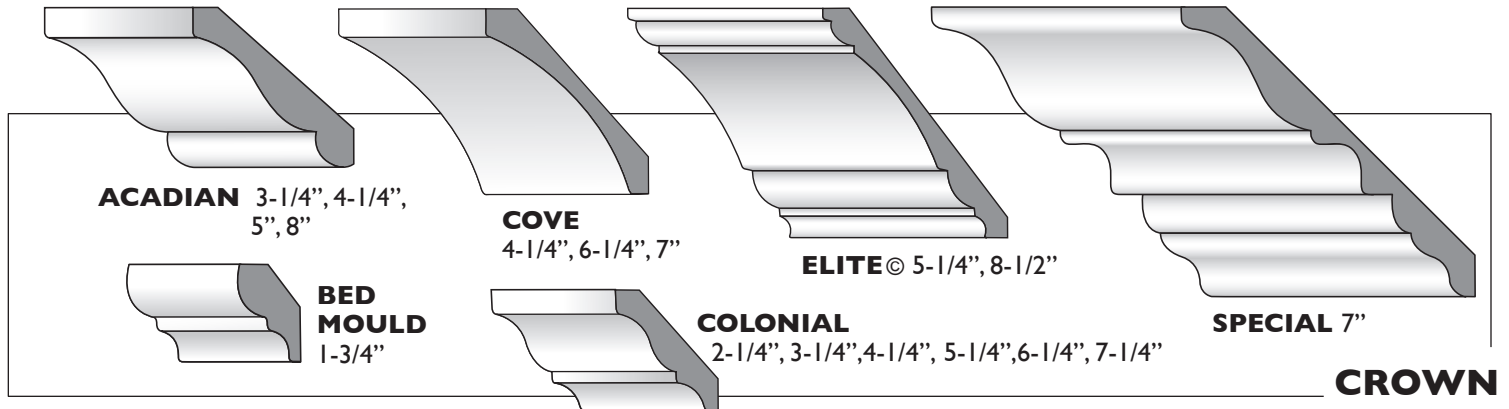

Custom Lineal Moulding

Available in Poplar, Oak, Ash, Maple, Finger Joint Pine and MDF.

(Some profiles not available in all species.)

CROWN

CHAIR RAIL CASING

BASE

5300 Hwy 25
 Flowood MS 39232-6189
 601-992-5546
 TOLL-FREE 800-636-2096
 FAX 601-992-5368