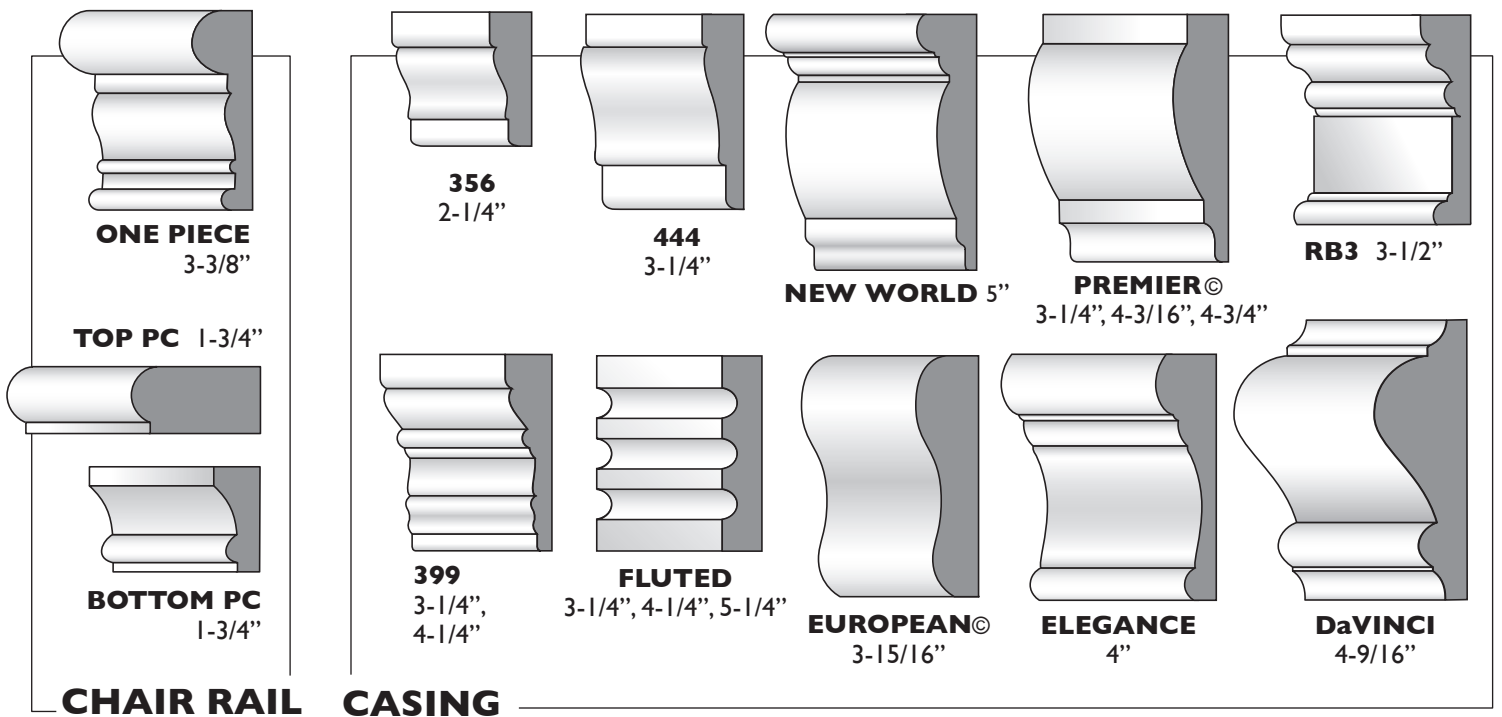

Custom Lineal Moulding

Available in Poplar, Oak, Ash, Maple, Finger Joint Pine and MDF.

(Some profiles not available in all species.)

CROWN

CHAIR RAIL CASING

BASE

5300 Hwy 25
 Flowood MS 39232-6189
 601-992-5546
 TOLL-FREE 800-636-2096
 FAX 601-992-5368