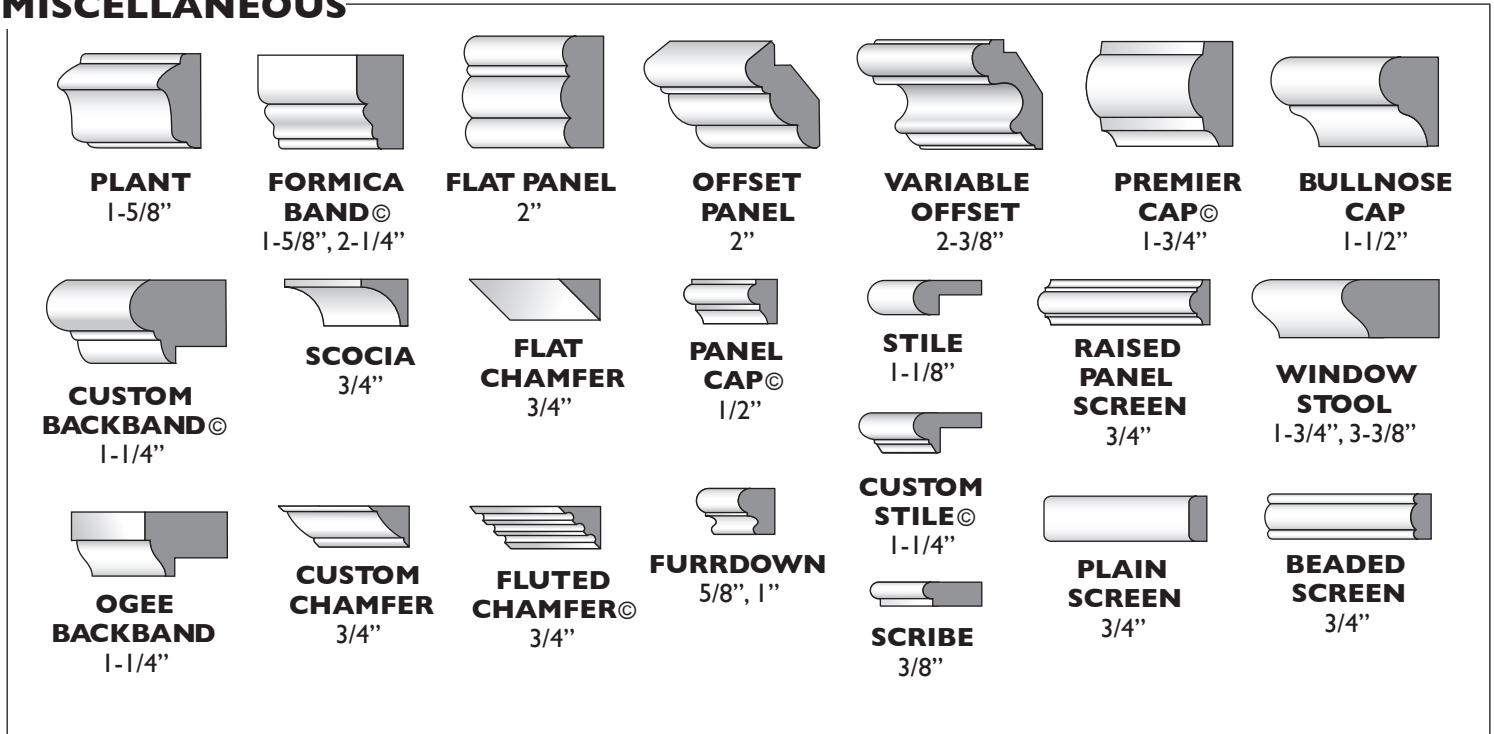

Custom Lineal Moulding

Available in Poplar, Oak, Ash, Maple, Finger Joint Pine and MDF.

(Some profiles not available in all species.)

MISCELLANEOUS