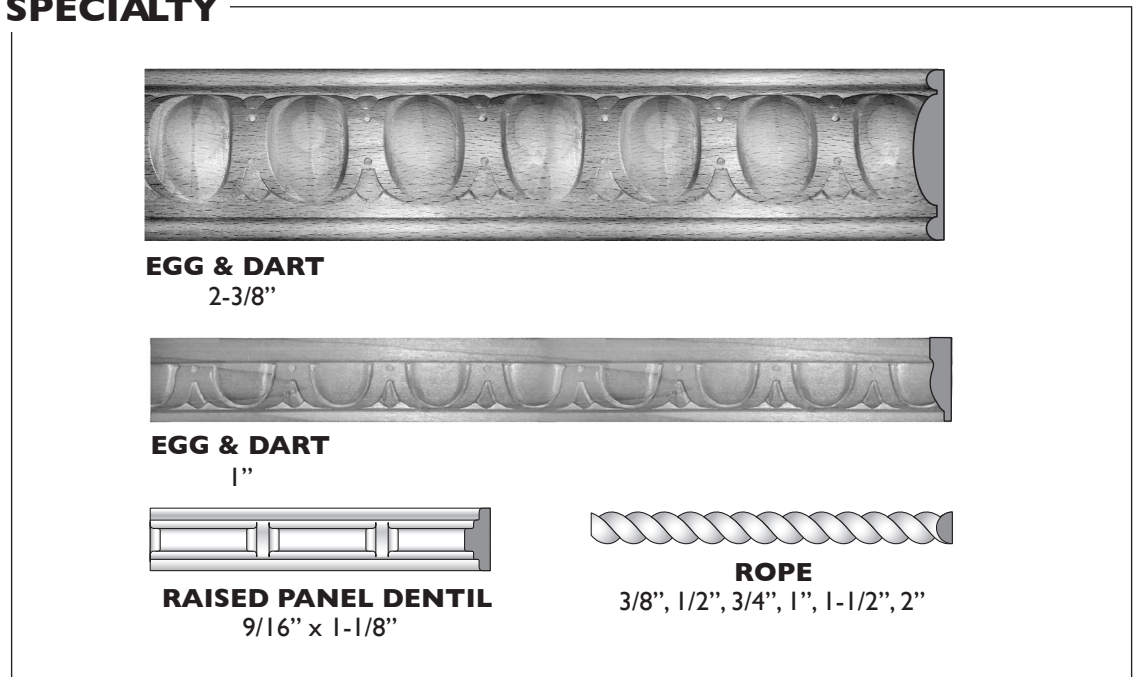

Lakeside
 MOULDING

Custom Lineal Moulding

Available in Poplar, Oak, Ash, Maple, Finger Joint Pine and MDF.

(Some profiles not available in all species.)

MISCELLANEOUS

LIP

SPECIALTY

Lakeside